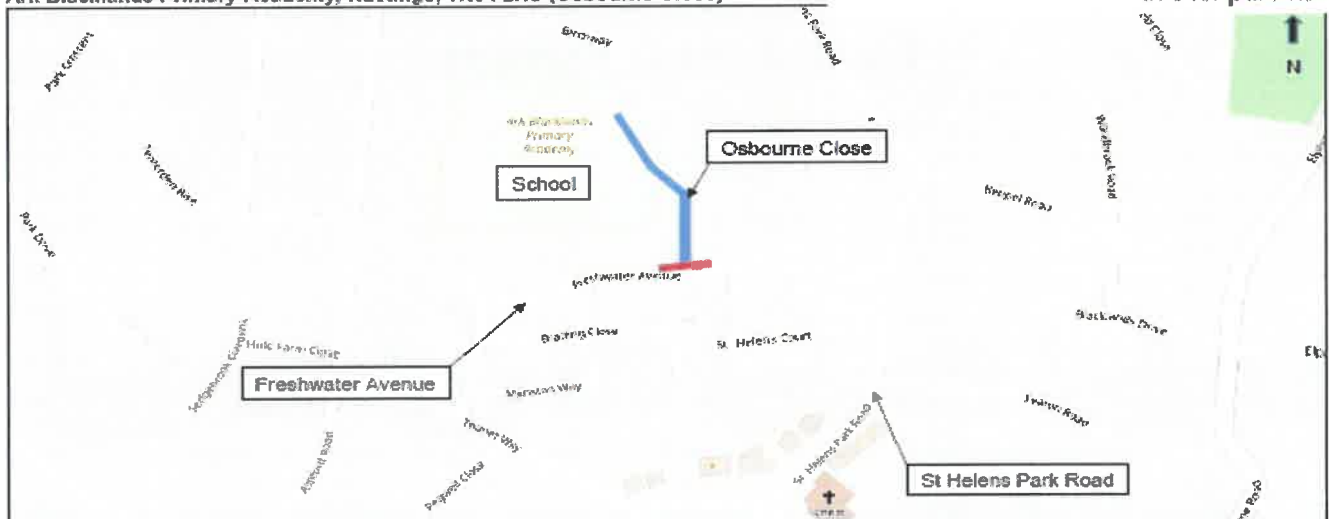

Image: GPXeditor 2020

Key

- Pedestrian and cycle zone. Restricted vehicle access during School Streets operating times only.
- Road barrier and stewards.

Please be considerate of local residents in the nearby area if you are driving to school and park your car thoughtfully.